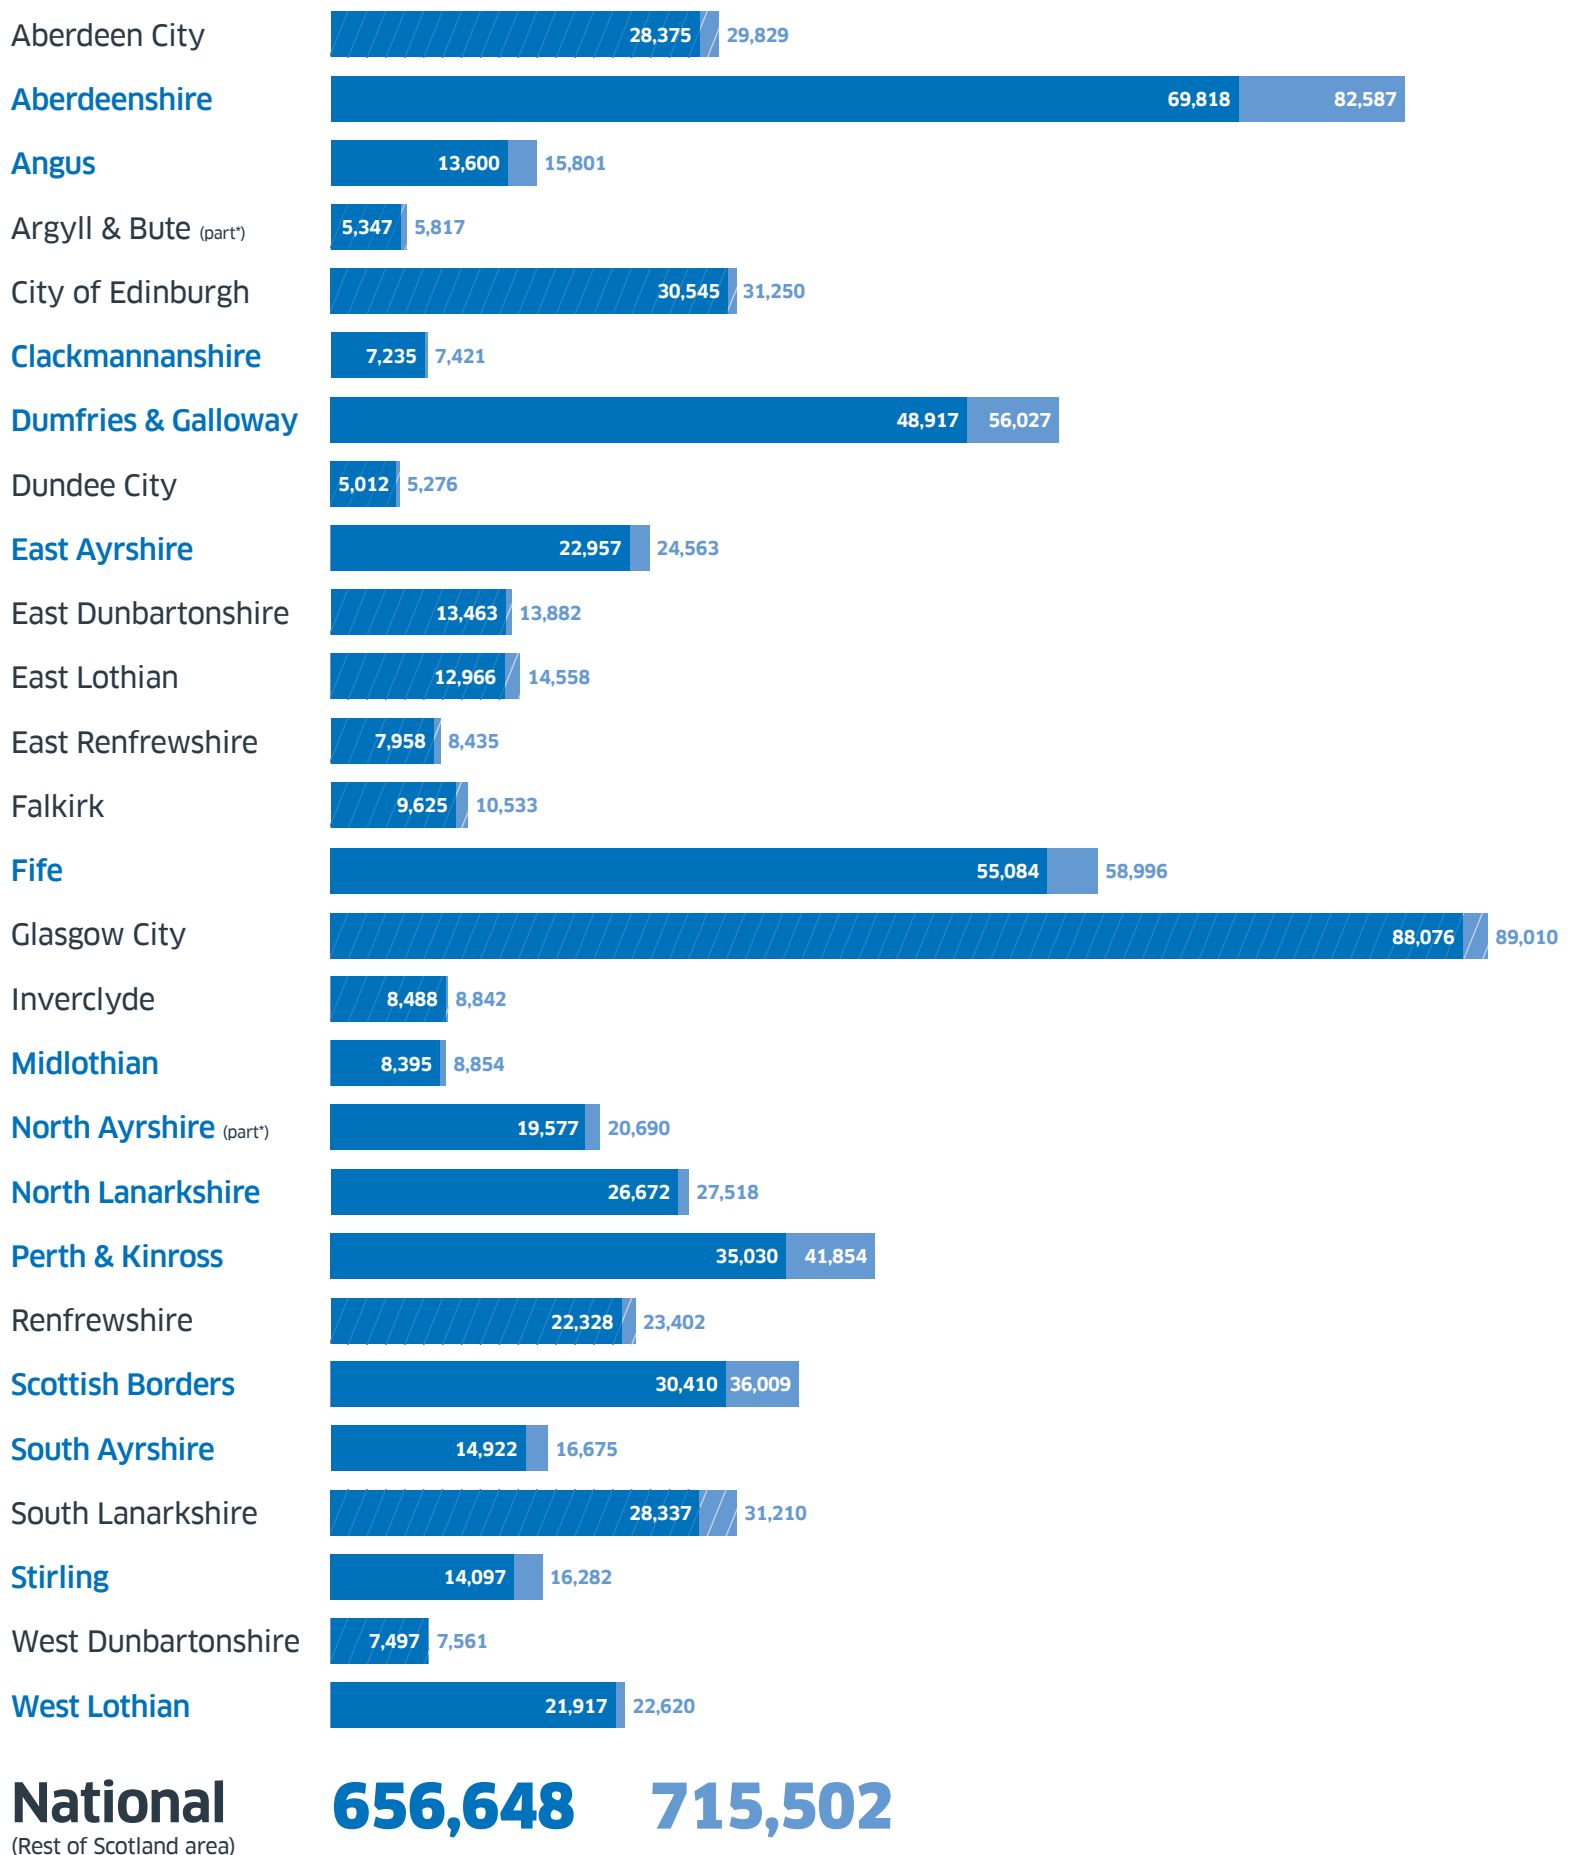

Premises connected to fibre infrastructure as a result of the DSSB programme

(as at 31st March 2018)

■ Premises connected as a result of DSSB at speeds of 24Mbps and above

■ Premises connected as a result of DSSB

Abc Locations highlighted in blue = contributing authorities

*Figures refer to the Rest of Scotland part of these local authority areas only